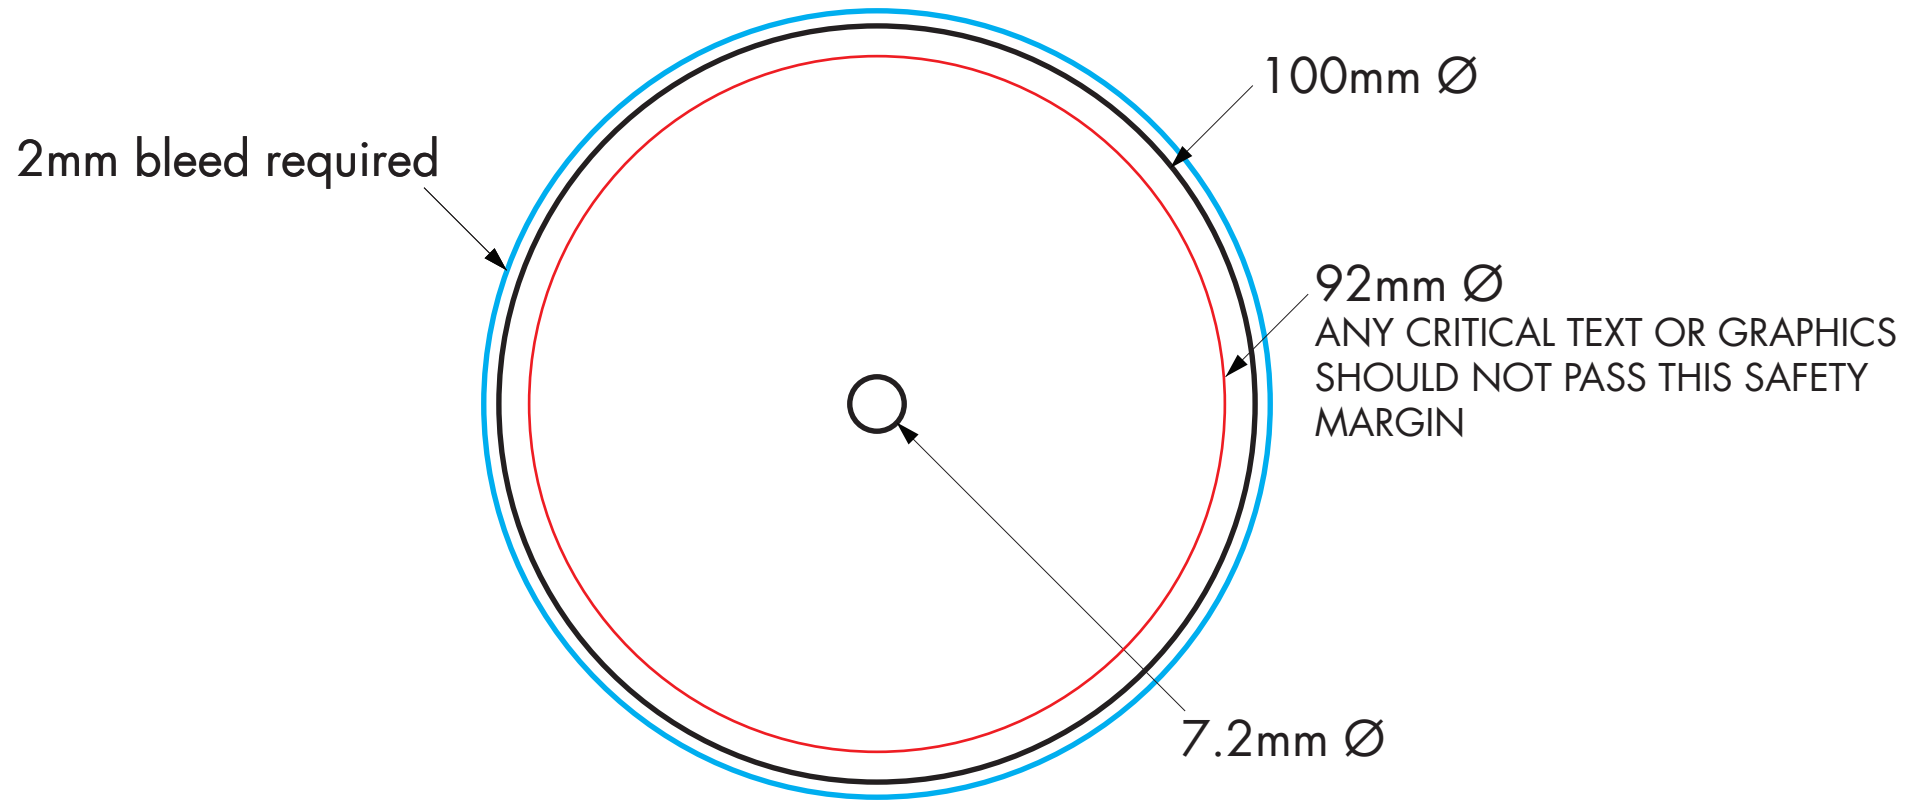

IMPORTANT: This template is 1:1 SCALE. PLEASE OUTLINE ALL FONTS
DO NOT INCLUDE THE TEMPLATE OR ANY EXTRA NON-PRINT INFO
IN THE FINAL PRINT READY PDF ART FILE.

-  CUT
-  BLEED
-  SAFETY

***DO NOT CUT THE CENTRE HOLE OUT OF THE ARTWORK.
ART MUST BE SET UP AS A SOLID CIRCLE